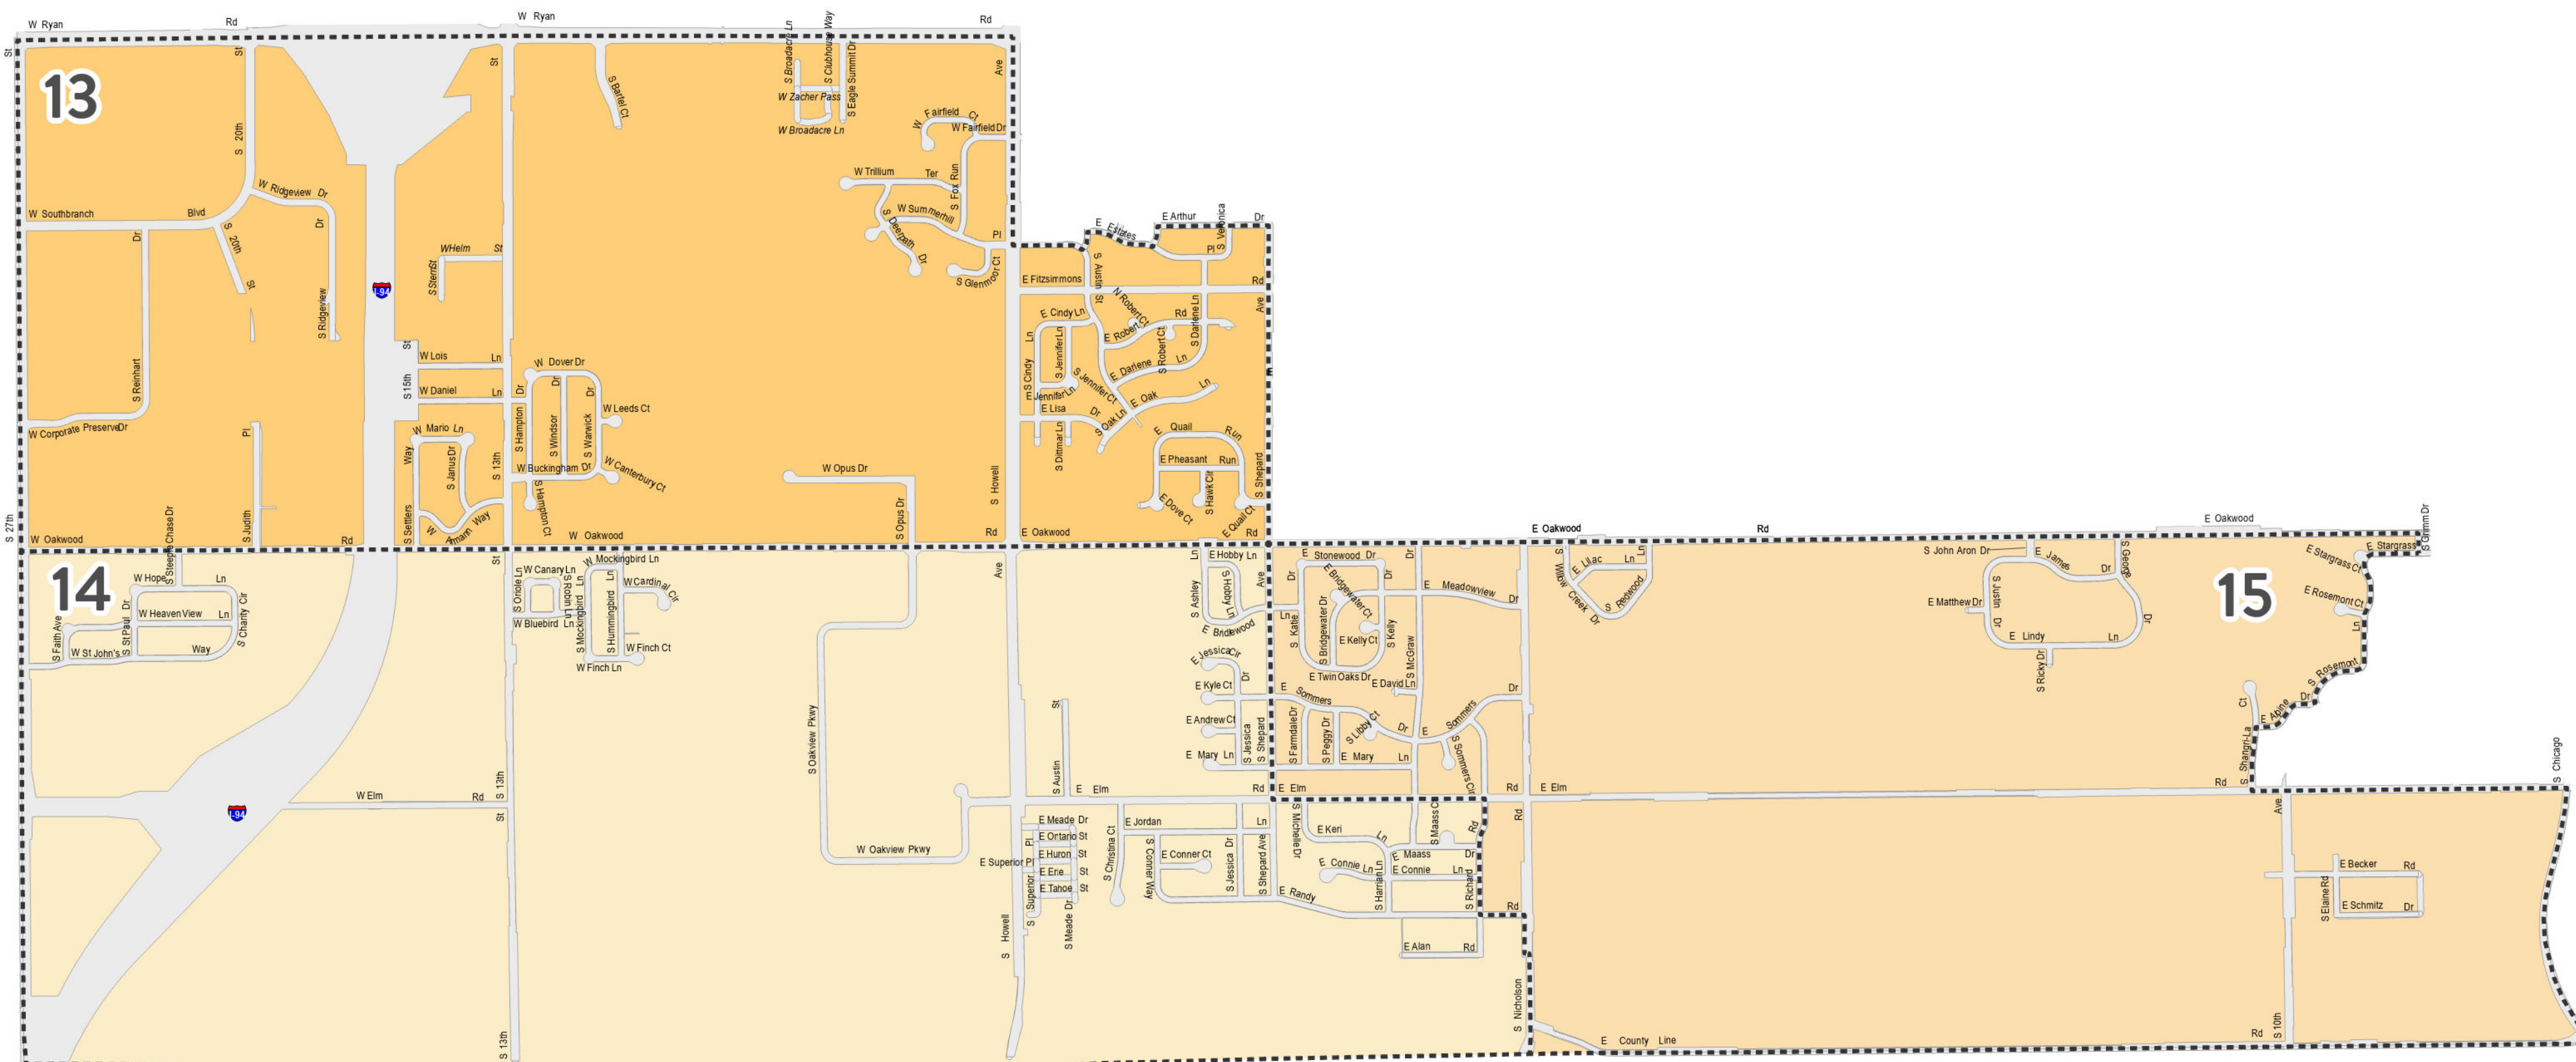

OAKCREEK
— WISCONSIN —

Aldermanic District 5

Wards 13, 14, & 15

Voter Registration
Scan the QR Code to register to vote or check your voter registration status.

Scale: 1:15,500

District 5 Street Index

- | | |
|--------------------------|-----------------------|
| Alan Road | Leeds Court |
| Alpine Drive | Libby Court |
| Andrew Court | Lilac Lane |
| Armann Way | Lindy Lane |
| Ashley Lane | Lisa Drive |
| Austin Street | Lois Lane |
| | |
| Bartel Court | Maass Court/Drive |
| Becker Road | Mario Lane |
| Bluebird Lane | Mary Lane |
| Bridgewater Court/Drive | Matthew Drive |
| Bridlewood Lane | McGraw Drive |
| Broadacre Lane | Meade Drive |
| Buckingham Drive | Meadowview Drive |
| | Michelle Drive |
| | Mockingbird Lane |
| | |
| Canary Lane | |
| Canterbury Court | Nicholson Road |
| Cardinal Circle | |
| Charity Circle | |
| Chicago Road | Oak Lane |
| Christina Court | Oakview Parkway |
| Cindy Lane | Oakwood Road |
| Clubhouse Way | Ontario Street |
| Conner Court/Way | Opus Drive |
| Connie Lane | Oriole Lane |
| Corporate Preserve Drive | |
| County Line Road | Peggy Drive |
| | Pheasant Run |
| | |
| Daniel Lane | |
| Darlene Lane | Quail Court/Run |
| David Lane | |
| Deerpath Drive | Randy Road |
| Dittmar Lane | Redwood Lane |
| Douglas Avenue | Reinhart Drive |
| Dove Court | Richard Road |
| Dover Drive | Ricky Drive |
| | Ridgeview Drive |
| | Robert Court |
| Eagle Summit Drive | Robert Road |
| Elaine Road | Robin Lane |
| Elm Road | Rosemont Court/Lane |
| Erie Street | Ryan Road |
| Estates Place | |
| | |
| Fairfield Court | Schmitz Drive |
| Fairfield Drive | Settlers Way |
| Faith Avenue | Shangrila Court |
| Farmdale Drive | Shepard Avenue |
| Finch Court/Lane | Shepard Hills Drive |
| Fitzsimmons Road | Sommers Circle/Drive |
| Fox Run | Southbranch Boulevard |
| | St. John's Way |
| | St. Paul Drive |
| George Drive | Stargrass Court/Lane |
| Glenmoor Court | Steeple Chase Drive |
| Grimm Drive | Stern Street |
| | Stonewood Drive |
| Hampton Court/Drive | Summerhill Place |
| Harrian Lane | Superior Place |
| Hawk Circle | |
| Heaven View Lane | |
| Helm Street | Tahoe Street |
| Hobby Lane | Thunderbird Boulevard |
| Hope Lane | Trillium Terrace |
| Howell Avenue | Twin Oaks Drive |
| Hummingbird Lane | |
| Huron Street | Veronica Drive |
| | |
| James Drive | Warwick Drive |
| Janus Drive | Willow Creek Drive |
| Jennifer Court/Lane | Windsor Drive |
| Jessica Circle | |
| Jessica Drive | Zacher Pass |
| John Aaron Drive | |
| Jordan Lane | 10th Avenue |
| Judith Place | 13th Street |
| Justin Drive | 15th Street |
| | 20th Street |
| | 27th Street |
| Katie Drive | |
| Kelly Court/Drive | |
| Keri Lane | |
| Kyle Court | |