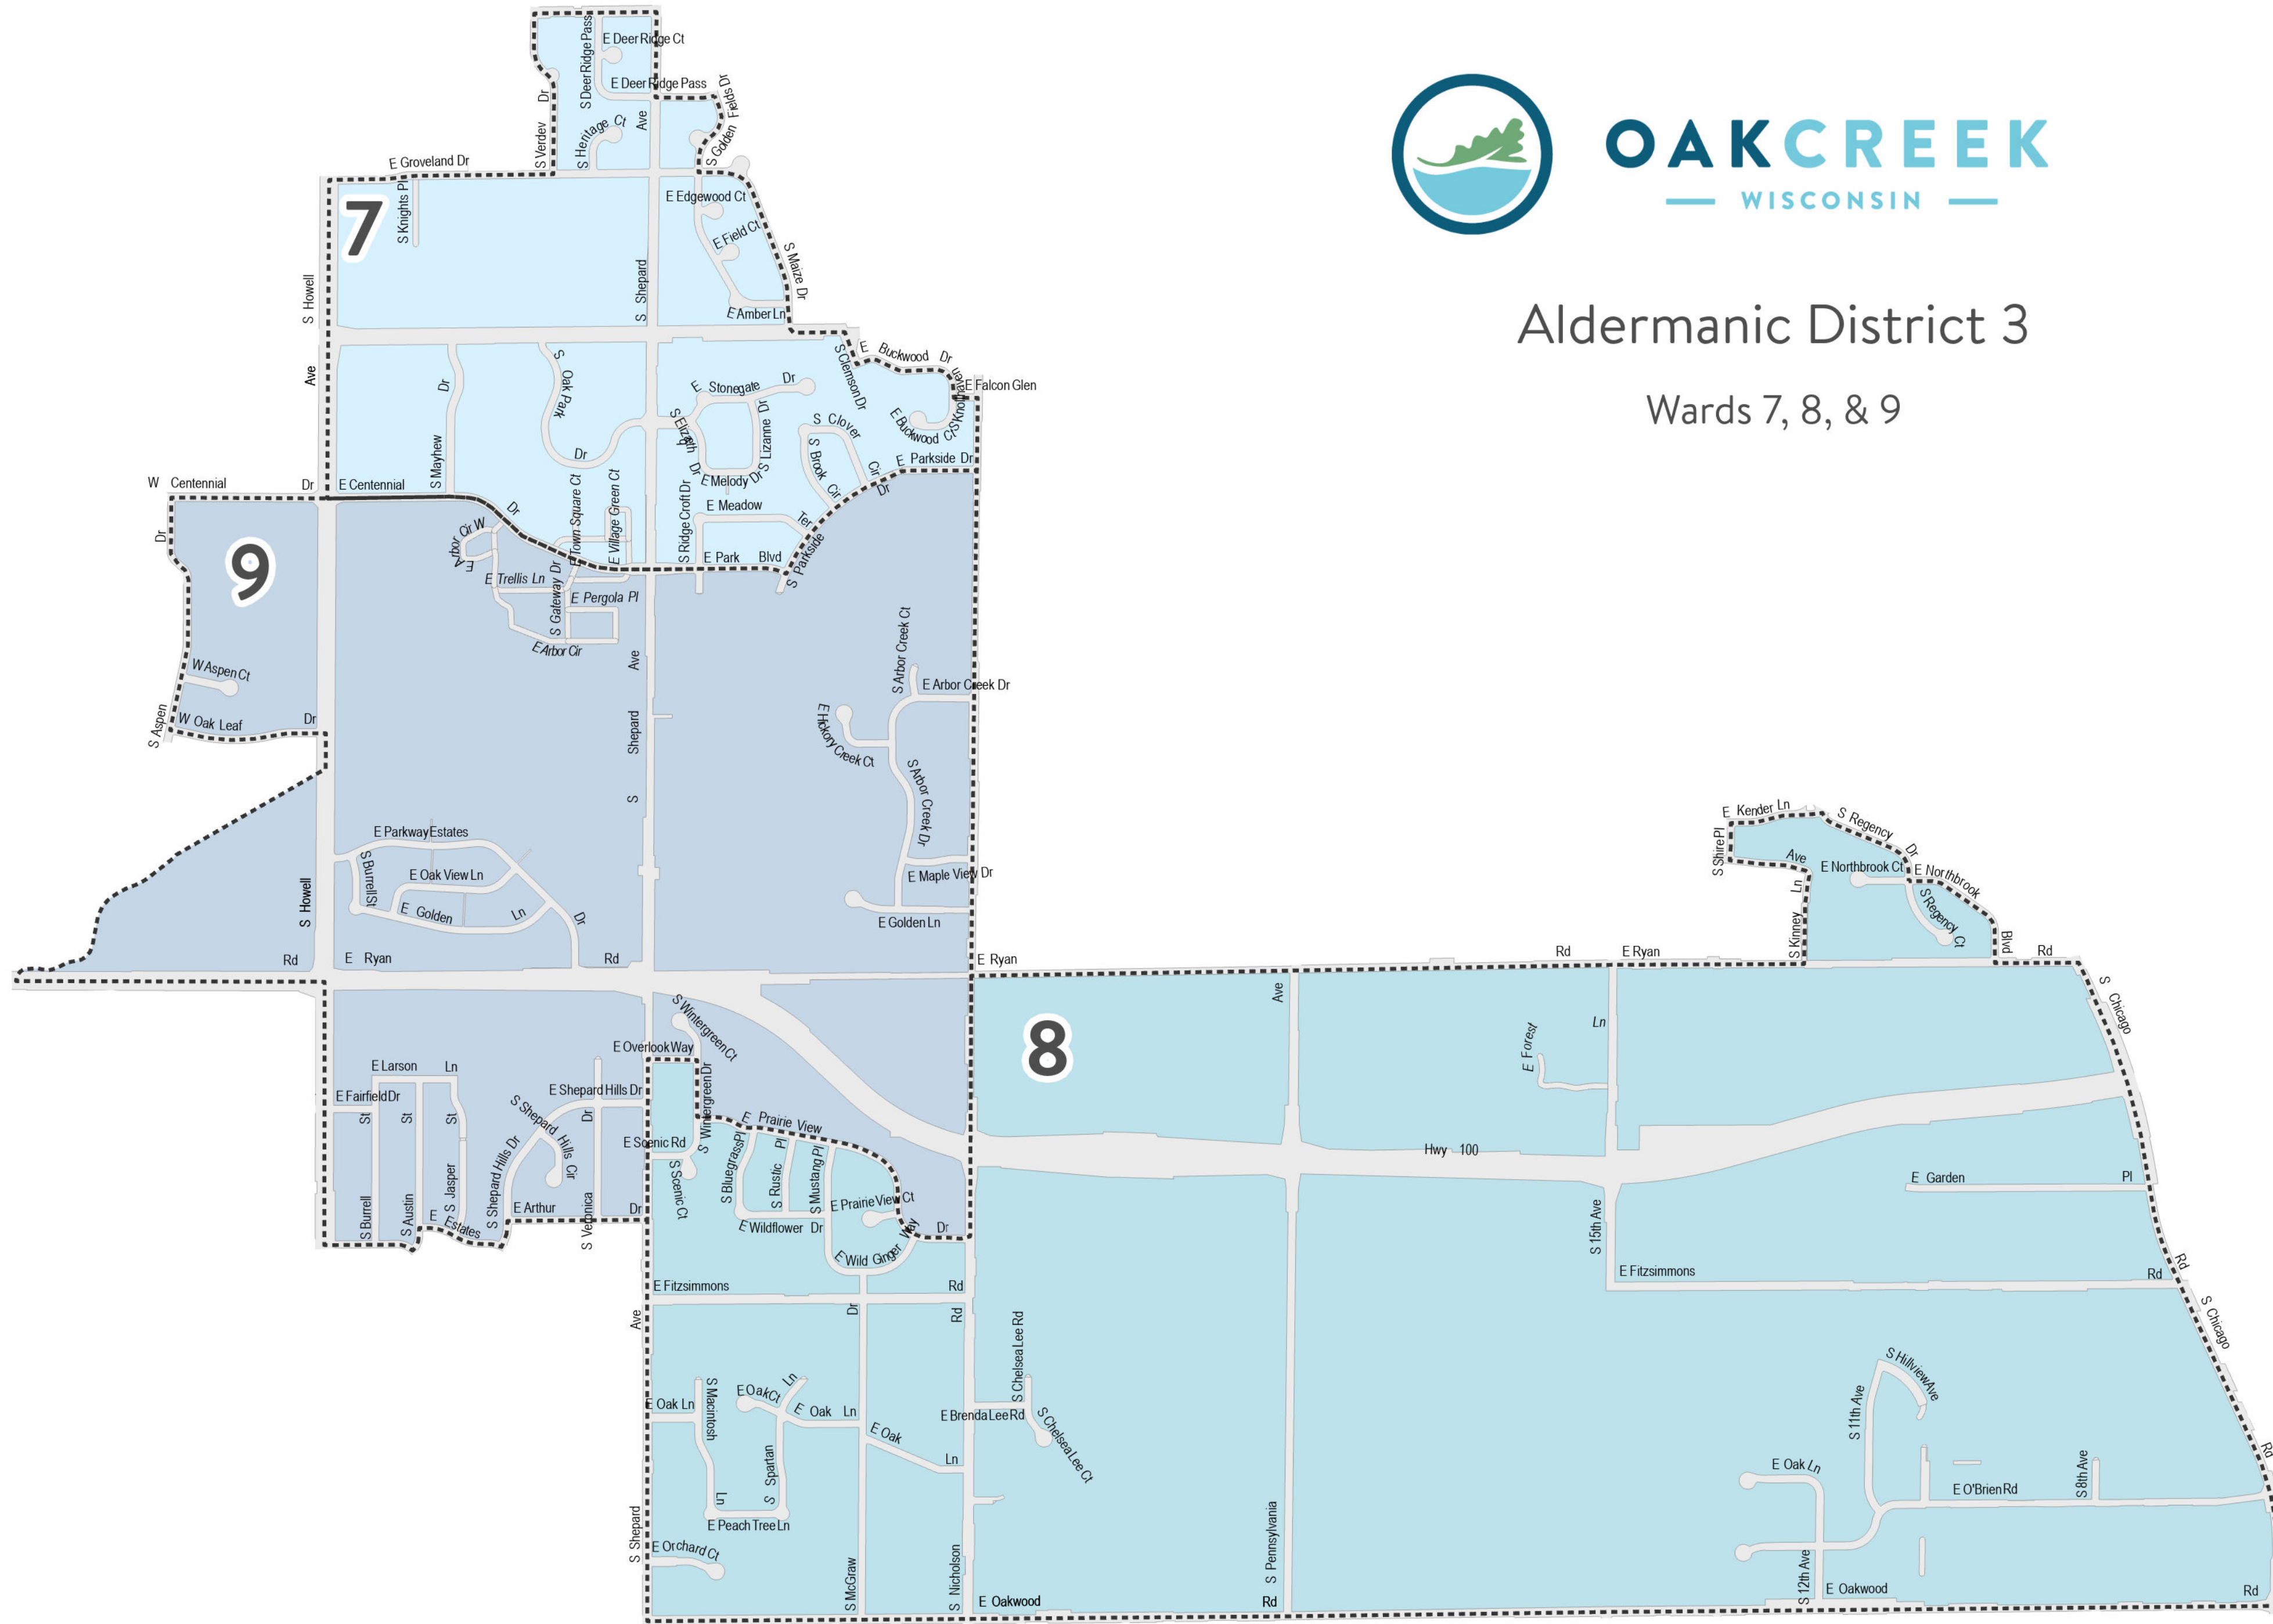

OAKCREEK
— WISCONSIN —

Aldermanic District 3

Wards 7, 8, & 9

District 3 Street Index

- Amber Lane
- Arbor Circle
- Arbor Creek Court/Drive
- Arthur Drive
- Aspen Court
- Aspen Drive
- Austin Street
- Bluegrass Place
- Brenda Lee Road
- Brook Circle
- Buckwood Court
- Buckwood Drive
- Burrell Street
- Centennial Drive
- Chelsea Lee Court
- Chelsea Lee Road
- Chicago Road
- Clemson Drive
- Clover Circle
- Deer Ridge Court
- Deer Ridge Pass
- Edgewood Court
- Elizabeth Drive
- Emjay Lane
- Estates Place
- Fairfield Drive
- Falcon Glen
- Field Court
- Fitzsimmons Road
- Forest Hill Avenue
- Forest Lane
- Garden Place
- Gateway Drive
- Golden Fields Drive
- Golden Lane
- Groveland Drive
- Heritage Court
- Hickory Creek Court
- Hillview Avenue
- Howell Avenue
- Jasper Street
- Kender Lane
- Kinney Lane
- Knights Place
- Knollhaven Drive
- Larson Lane
- Lizanne Drive
- Macintosh Lane
- Maize Drive
- Maple View Drive
- Mayhew Drive
- Mcgraw Drive
- Meadow Terrace
- Melody Drive
- Mustang Place
- Nicholson Road
- Northbrook Boulevard
- Northbrook Court
- Oak Court
- Oak Lane
- Oak Leaf Drive
- Oak Park Drive
- Oak View Lane
- Oakwood Road
- O'Brien Road
- Orchard Court
- Overlook Way
- Park Boulevard
- Parkside Drive
- Parkway Estates Drive
- Peach Tree Lane
- Pennsylvania Avenue
- Pergola Place
- Prairie View Court
- Prairie View Drive
- Puetz Road
- Regency Court
- Regency Drive
- Ridge Croft Drive
- Rustic Place
- Ryan Road
- Scenic Court/Road
- Shepard Avenue
- Shepard Hills Circle
- Shepard Hills Drive
- Shire Place
- Spartan Lane
- Stonegate Drive
- Town Square Court
- Trellis Lane
- Verdev Drive
- Veronica Drive
- Village Green Court
- Wild Ginger Way
- Wildflower Drive
- Wintergreen Court
- Wintergreen Drive
- Woodview Avenue
- 8th Avenue
- 10th Avenue
- 11th Avenue
- 12th Avenue
- 15th Avenue