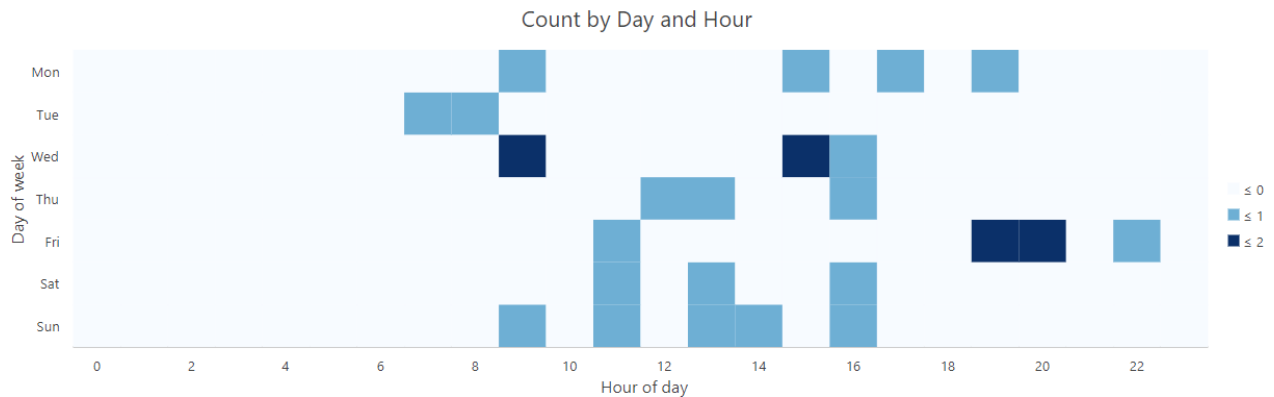

Crash Locations:

Change in PDO and PI

Counts by Days over Weeks

City of Oak Creek
Oak Creek Police Department
Monthly Crime Report
2/1-29/2024

PDO and PI Heat Chart by Area (February):

Area 2:

Area 3:

Area 4: