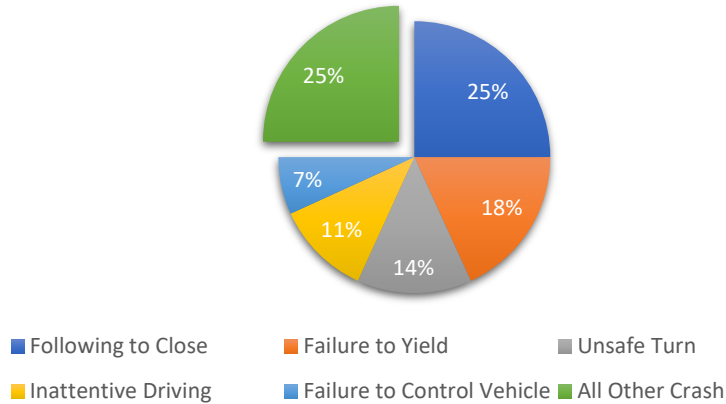

City of Oak Creek
Oak Creek Police Department
Monthly Crime Report
2/1-29/2024

PDO:

Top 5 Cause for Crash