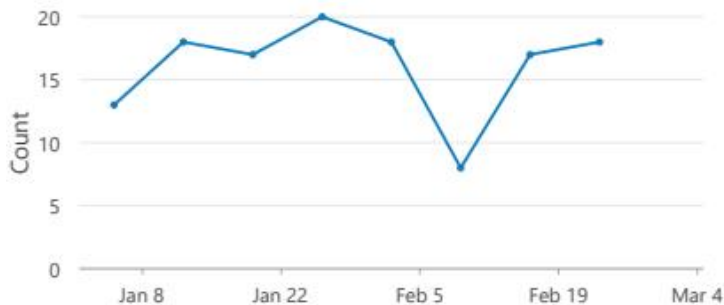

City of Oak Creek
Oak Creek Police Department
Monthly Crime Report
2/1-29/2024

Crash Locations: