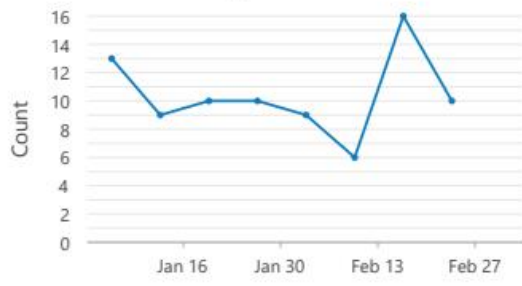

Theft

(Retail Theft Only) Time of Day Reported

(Retail Theft Only) Day of Week Reported

*** Reported retail thefts adjusted to show thefts happening in real time ***

City of Oak Creek
 Oak Creek Police Department
 Monthly Crime Report
 2/1-29/2024

Retail Theft Locations:

Count by Day and Hour

Change in Thefts

*** Employee theft removed and Delayed Reports adjusted to show actual ***

*** time of day and day of week when retail thefts occurred ***

Theft from Vehicle: