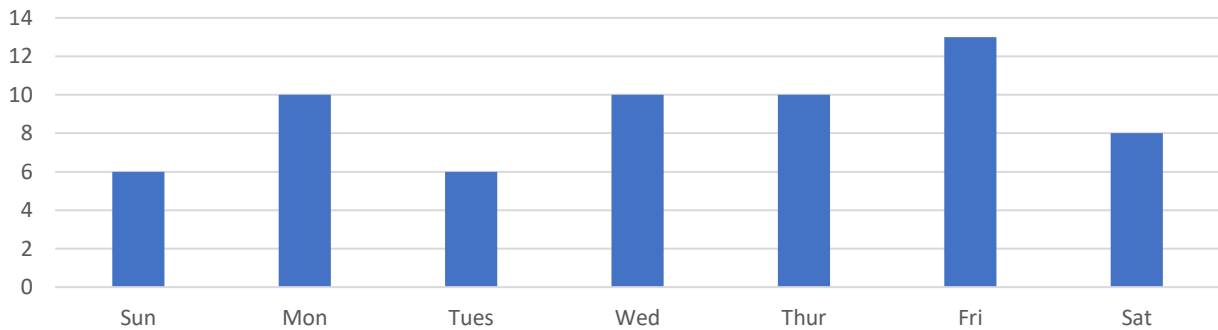

Day of Week Reported