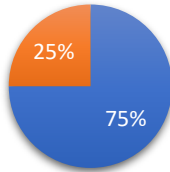

Places of Theft
from Vehicle
Entire Year