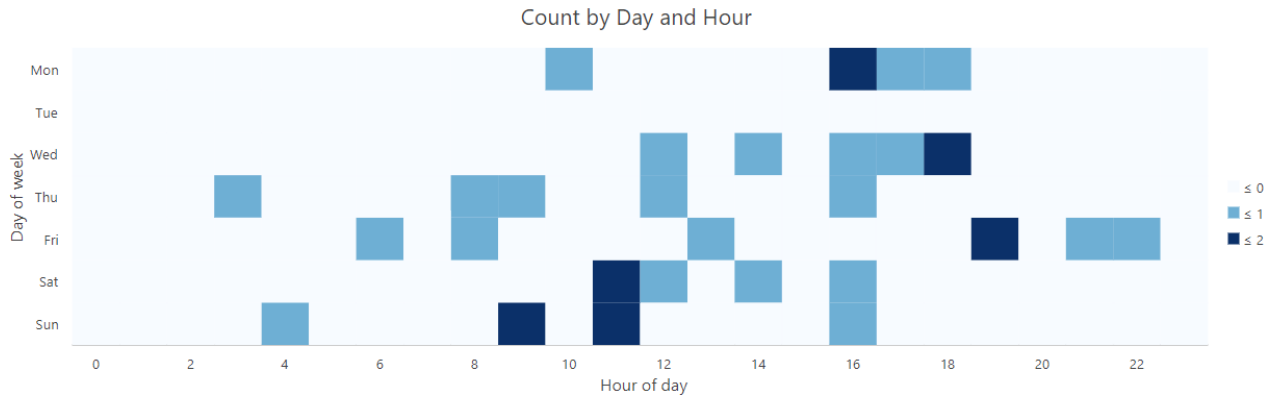

Crash Locations:

Change in PDO and PI

Counts by Days over Weeks

City of Oak Creek
Oak Creek Police Department
Monthly Crime Report
2/1-29/2024

PDO and PI Heat Chart by Area (February):

Area 2:

Area 3:

Area 4:

Theft

(Retail Theft Only) Time of Day Reported

(Retail Theft Only) Day of Week Reported

*** Reported retail thefts adjusted to show thefts happening in real time ***

City of Oak Creek
 Oak Creek Police Department
 Monthly Crime Report
 2/1-29/2024