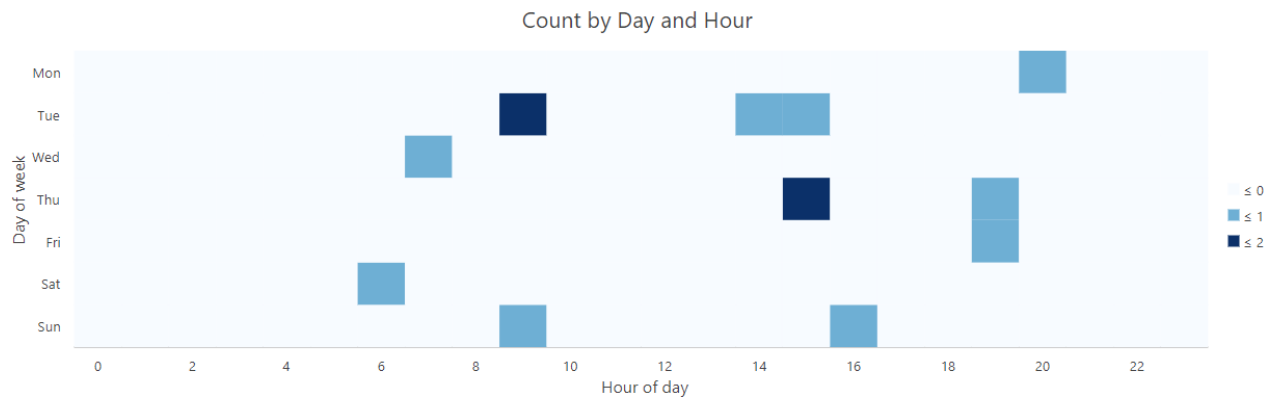

Crash Locations:

Change in PDO and PI

Counts by Days over Weeks

City of Oak Creek
Oak Creek Police Department
Monthly Crime Report
2/1-29/2024

PDO and PI Heat Chart by Area (February):

Area 2:

Area 3:

Area 4: