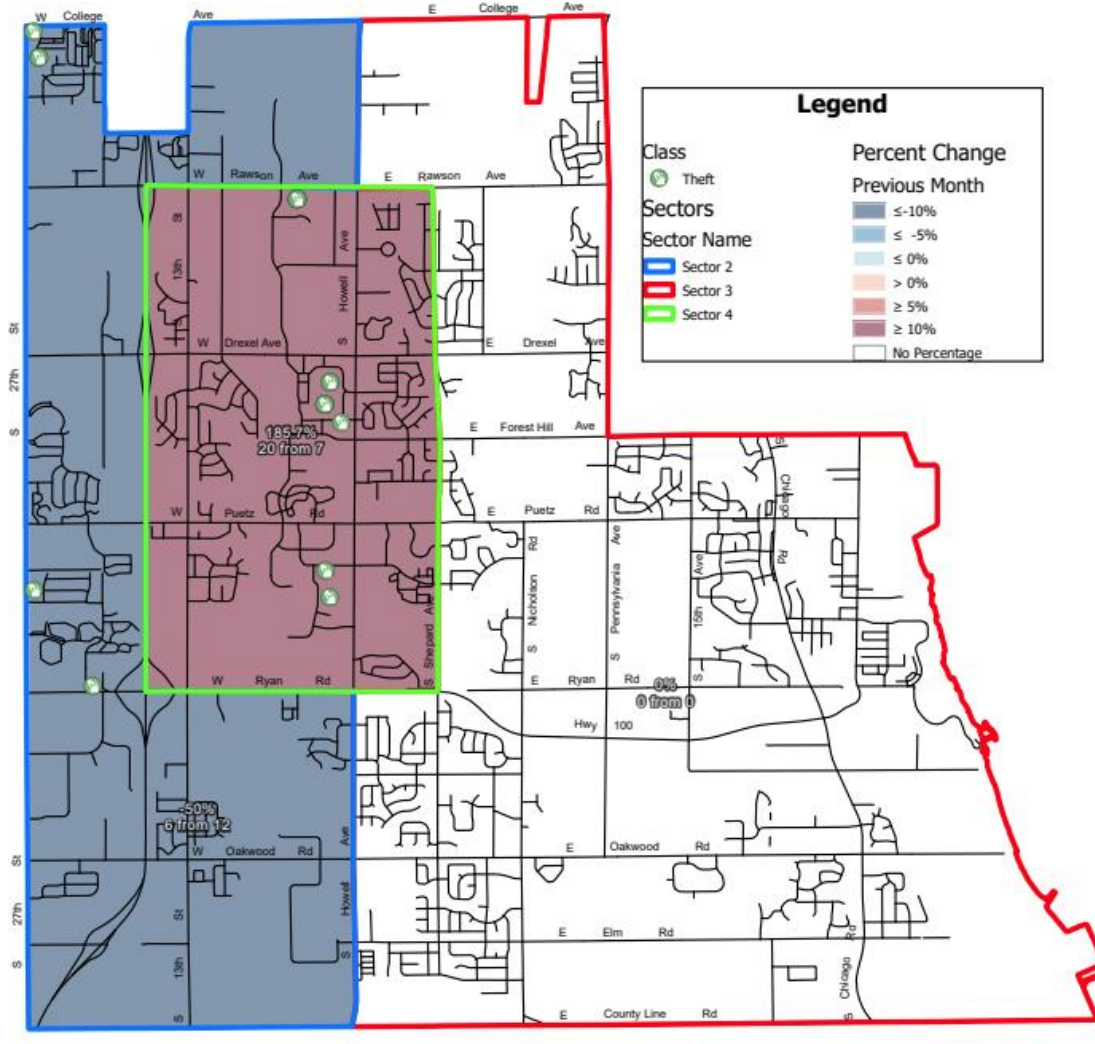

Retail Theft Locations:

Count by Day and Hour

Change in Thefts

*** Employee theft removed and Delayed Reports adjusted to show actual ***

*** time of day and day of week when retail thefts occurred ***

Theft from Vehicle: