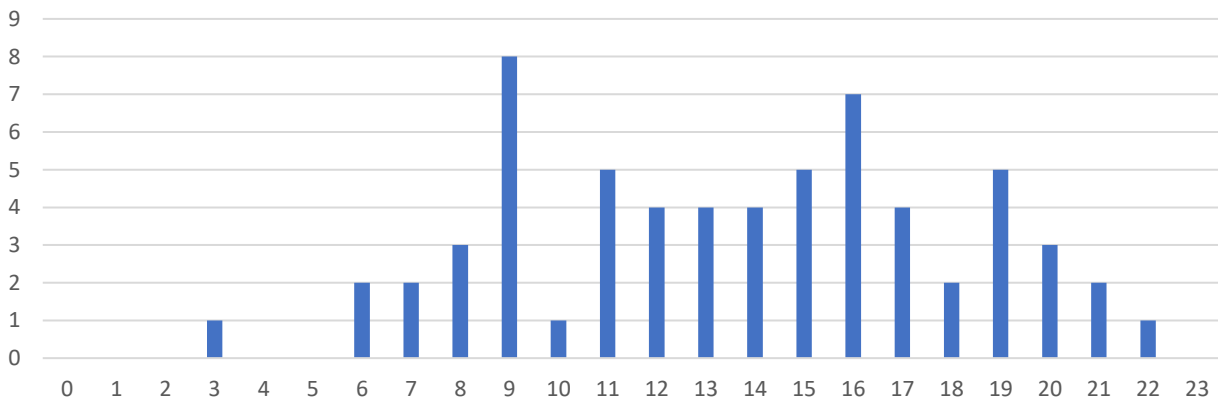

Time of Day Reported