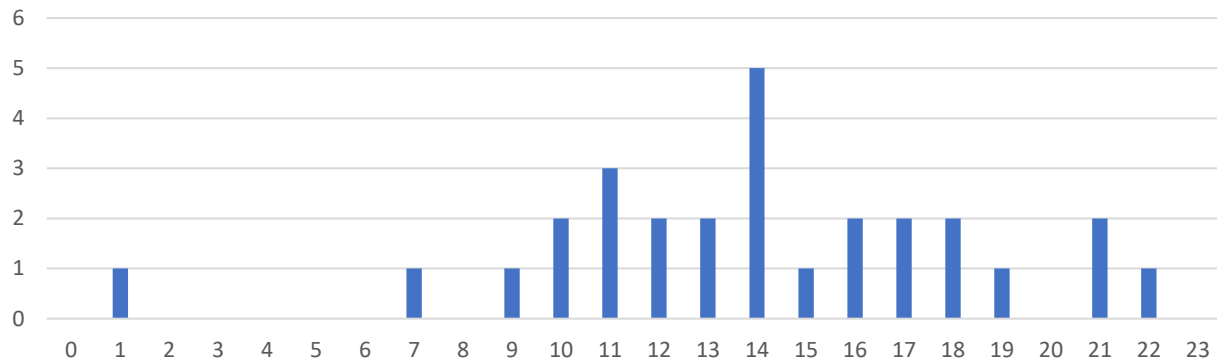

Theft

(Retail Theft Only) Time of Day Reported