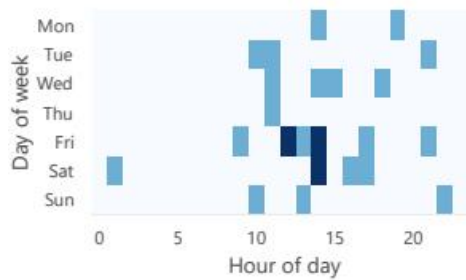

Theft

(Retail Theft Only) Time of Day Reported

(Retail Theft Only) Day of Week Reported

*** Reported retail thefts adjusted to show thefts happening in real time ***

City of Oak Creek
 Oak Creek Police Department
 Monthly Crime Report
 2/1-29/2024

Retail Theft Locations:

Count by Day and Hour

Change in Thefts

*** Employee theft removed and Delayed Reports adjusted to show actual ***

*** time of day and day of week when retail thefts occurred ***

Theft from Vehicle: