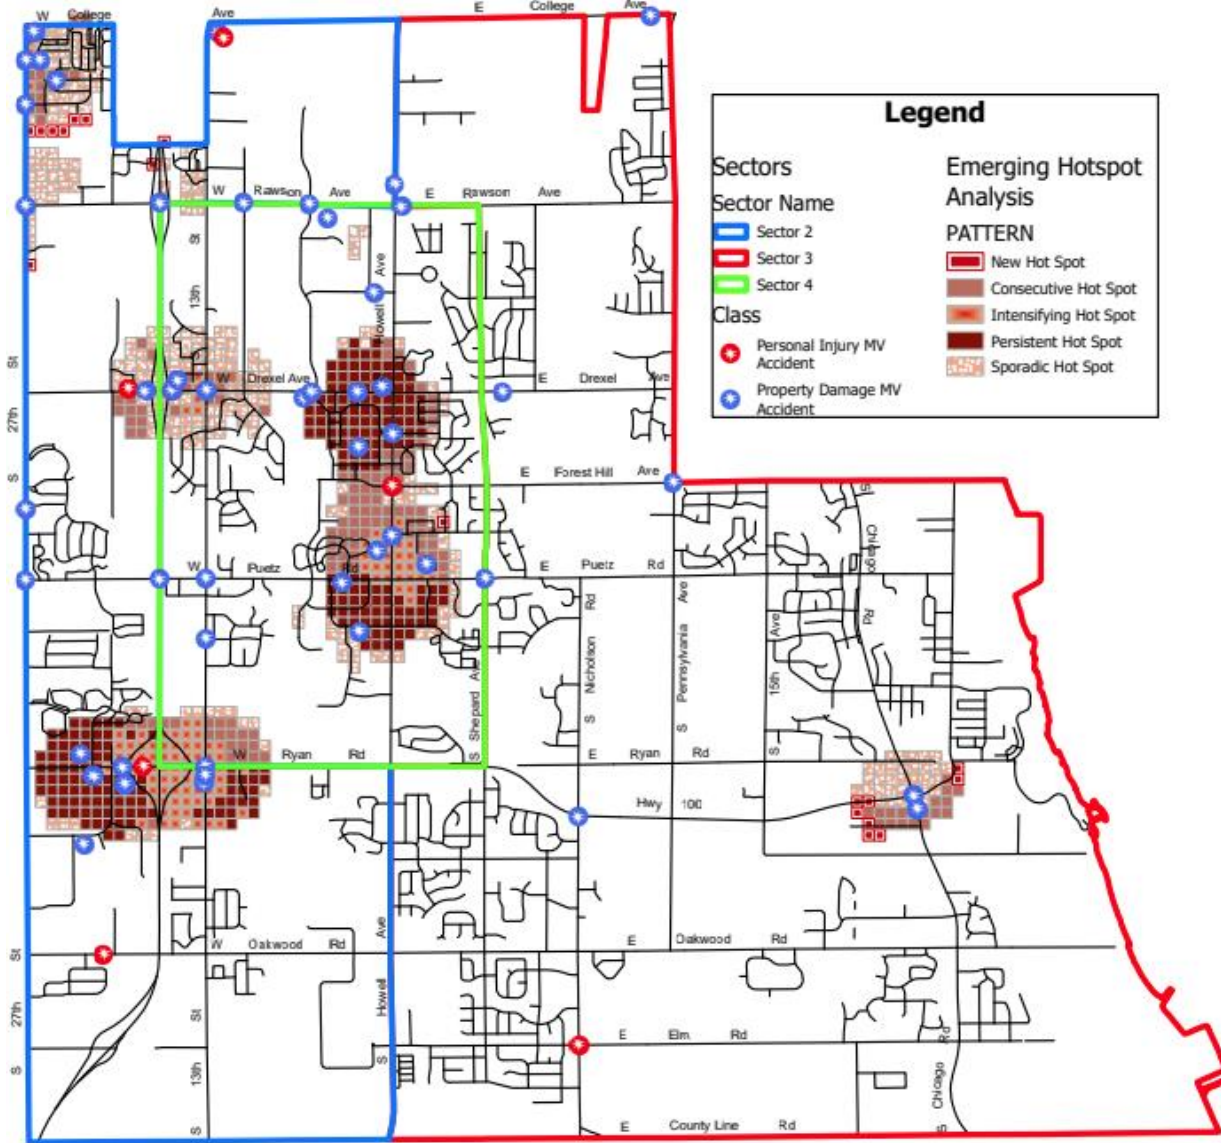

Counts by Days over Weeks

City of Oak Creek
Oak Creek Police Department
Monthly Crime Report
2/1-29/2024

Crash Locations:

Change in PDO and PI