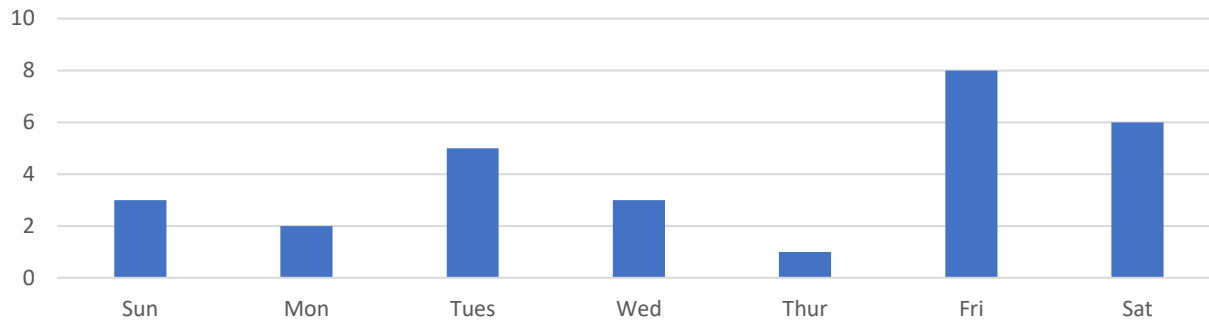

Theft

(Retail Theft Only) Time of Day Reported

(Retail Theft Only) Day of Week Reported

*** Reported retail thefts adjusted to show thefts happening in real time ***

City of Oak Creek
 Oak Creek Police Department
 Monthly Crime Report
 2/1-29/2024