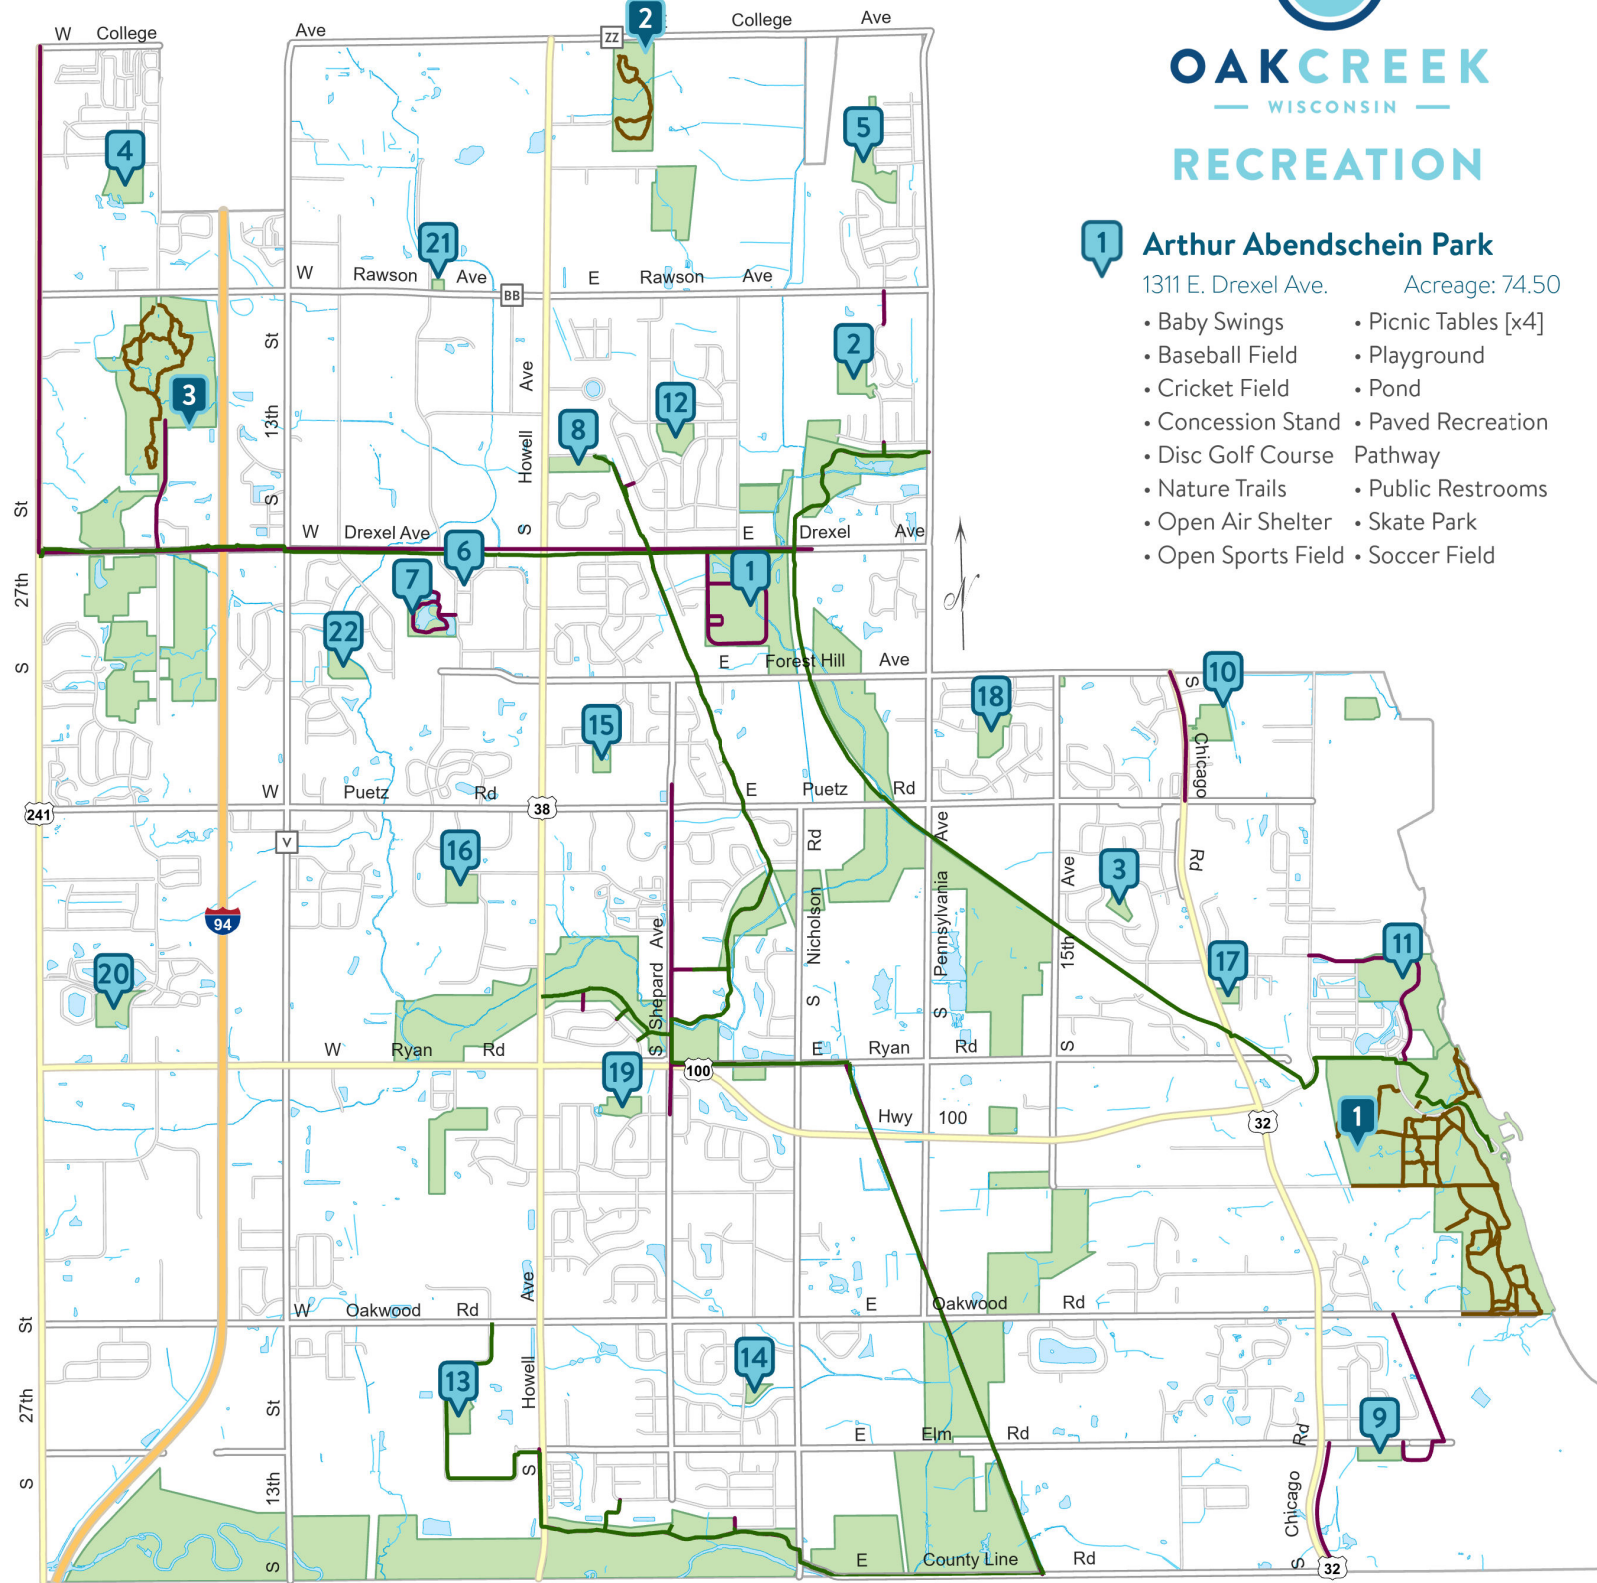

# OAKCREEK WISCONSIN RECREATION

**1 Arthur Abendschein Park**  
1311 E. Drexel Ave. Acreage: 74.50

- Baby Swings
- Baseball Field
- Cricket Field
- Concession Stand
- Disc Golf Course
- Nature Trails
- Open Air Shelter
- Open Sports Field
- Picnic Tables [x4]
- Playground
- Pond
- Paved Recreation Pathway
- Public Restrooms
- Skate Park
- Soccer Field

**2 Camelot Park**  
7385 S. Chapel Dr. Acreage: 10.43

- Baby Swings
- Basketball Court
- Open Air Shelter
- Picnic Tables [x2]
- Playground
- Paved Recreation Pathway [0.40 mi]
- Softball Field

**3 Carrollton School Park**  
8965 S. Carrollton Dr. Acreage: 4.40

**6 Drexel Town Square**  
361 W. Town Square Way Acreage: 1.00

- Public Restroom
- Splash Pad

**7 Emerald Preserve Dale Richards Trail**  
8031 S. 6th St. Acreage: 18.00

- Nature Trails
- Pond
- Paved Recreation Pathway [0.70 mi]